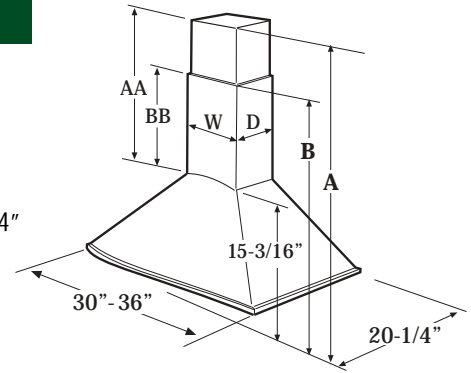

So, you want clean? You want Eurotech.

Eurotech ventilation hoods. Clean by design.

Eurotech

www.eurotechappliances.com

SPECIFICATIONS

Requirement:	120 V AC, 60 Hz. 15 or 20 branch circuit
Amp	
Adjustable height (A)*	35-1/2" – 41-3/4"
Min. height w/one cover (B)*	27-3/4"
Width (W)	30" or 36" **
Depth (D)	20-1/4"
Cover:	
Width (W)	8-3/16"
Depth (D)	6-7/8"
Adjustable ht. (AA)	23-7/16" – 32-15/16"
Minimum ht. (BB)	16"
Diameter of transition:	6"
Duct Size:	6"

*Dimensions are given from base of hood to ceiling and include clearance required for installation.

**Depending upon model.

Available in 30" and 36" widths

Comes in stainless steel

400 CFM fan

Excellent quietness